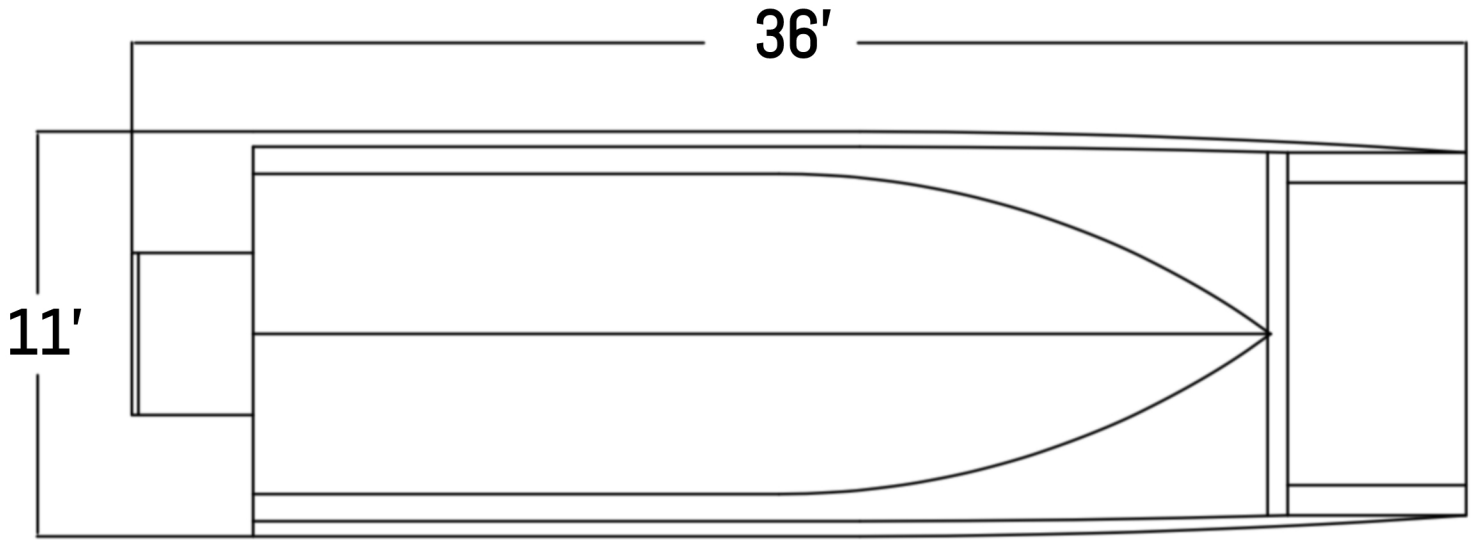

5520 Northwest Drive
Bellingham WA 98226
360.305.0944

High Speed Landing Craft LC-8

June 17, 2020

Product Overview

The LC8 was a custom built 36 x 11 for a customer wanting to spend time navigating the Mississippi waterways. Powered with a single 300 hp Suzuki outboard. This landing craft features an eight foot wide door to handle a full size vehicle and a large cabin to accommodate liveaboards.

Project Details

HULL MODEL 3611

BUILD #LC-8

DIMENSIONS: LENGTH 36' BEAM 11'

POWER: SINGLE SUZUKI 300HP

3611

Project Details:

Hull Model 3611

Dimensions LOA 36' x 11'

Power: SINGLE SUZUKI 300 HP