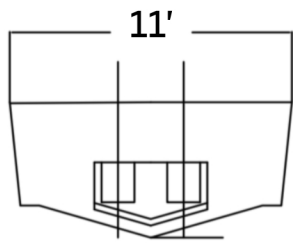

5520 Northwest Drive
Bellingham WA 98226
360.305.0944

High Speed Landing Craft LC-8

June 17, 2020

Product Overview

The LC8 was a custom built 36 x 11 for a customer wanting to spend time navigating the Mississippi waterways. Powered with a single 300 hp Suzuki outboard. This landing craft features an eight foot wide door to handle a full size vehicle and a large cabin to accommodate liveaboards.

Project Details

HULL MODEL 3611

BUILD #LC-8

DIMENSIONS: LENGTH 36' BEAM 11'

POWER: SINGLE SUZUKI 300HP

3611

Project Details:

Hull Model 3611

Dimensions LOA 36' x 11'

Power: SINGLE SUZUKI 300 HP