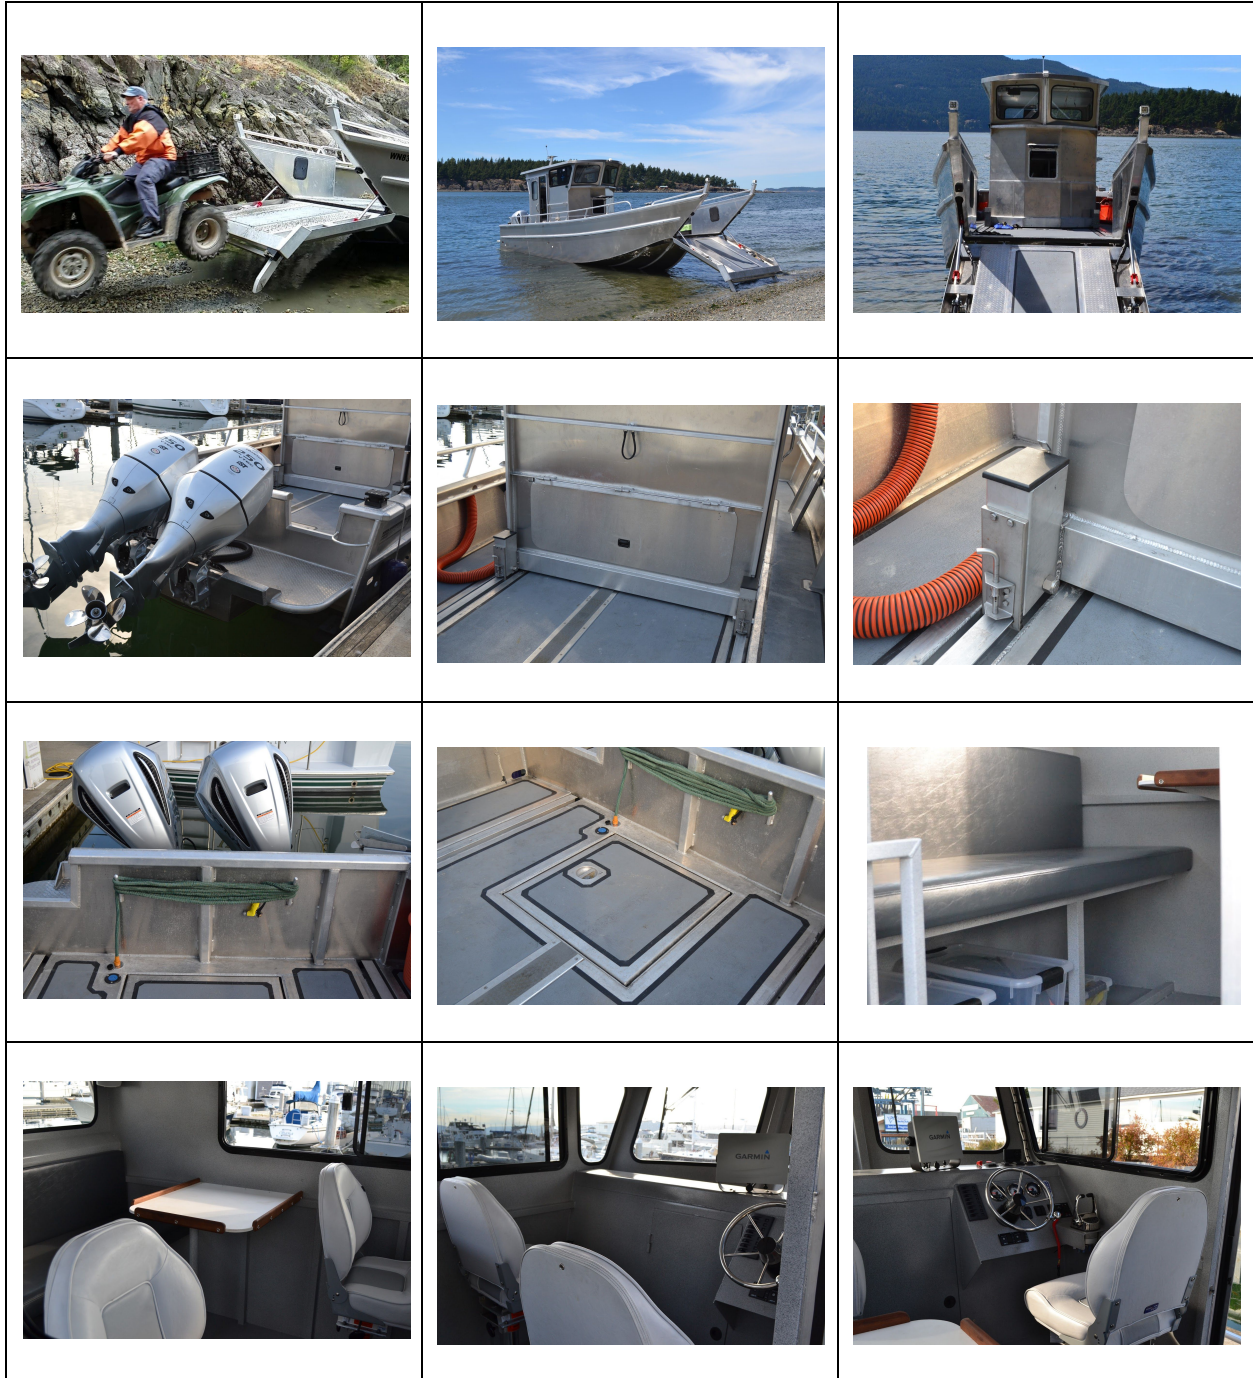

5520 Northwest Drive
Bellingham WA 98226
360.305.0944

High Speed Landing Craft LC-7

June 17, 2020

Product Overview

Hard Drive Marine's new LC-7 features both our patented [Maxgate Landing System](#) and newly patented [JaxCab](#), a unique, moveable cabin that can be hydraulically moved anywhere on the deck to allow maximum utility and comfort.

Project Details

HULL MODEL 3611

BUILD #LC-7

DIMENSIONS: LENGTH 36' BEAM 11'

POWER: 2X HONDA 250HP

More Photos

3611

Project Details:

Hull Model 3611

Dimensions LOA 36' x 11'

Power: X2 HONDA 250 HP