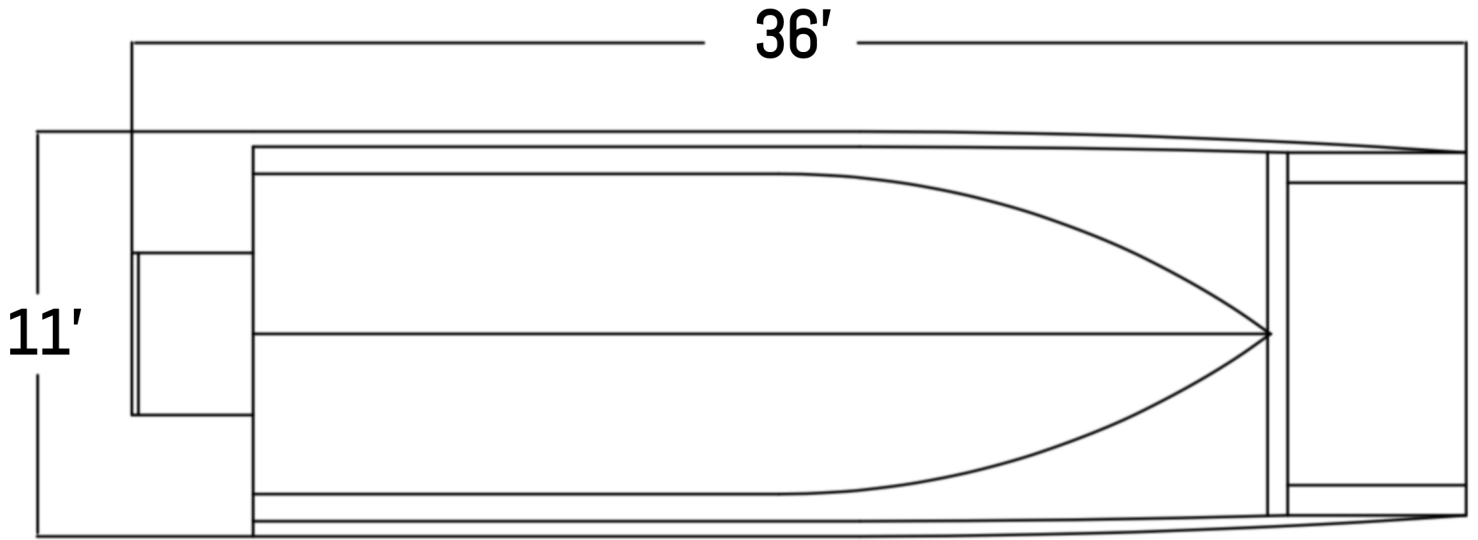

Project Details

HULL MODEL 3611

BUILD #LC-7

DIMENSIONS: LENGTH 36' BEAM 11'

POWER: 2X HONDA 250HP

More Photos

3611

Project Details:

Hull Model 3611

Dimensions LOA 36' x 11'

Power: X2 HONDA 250 HP