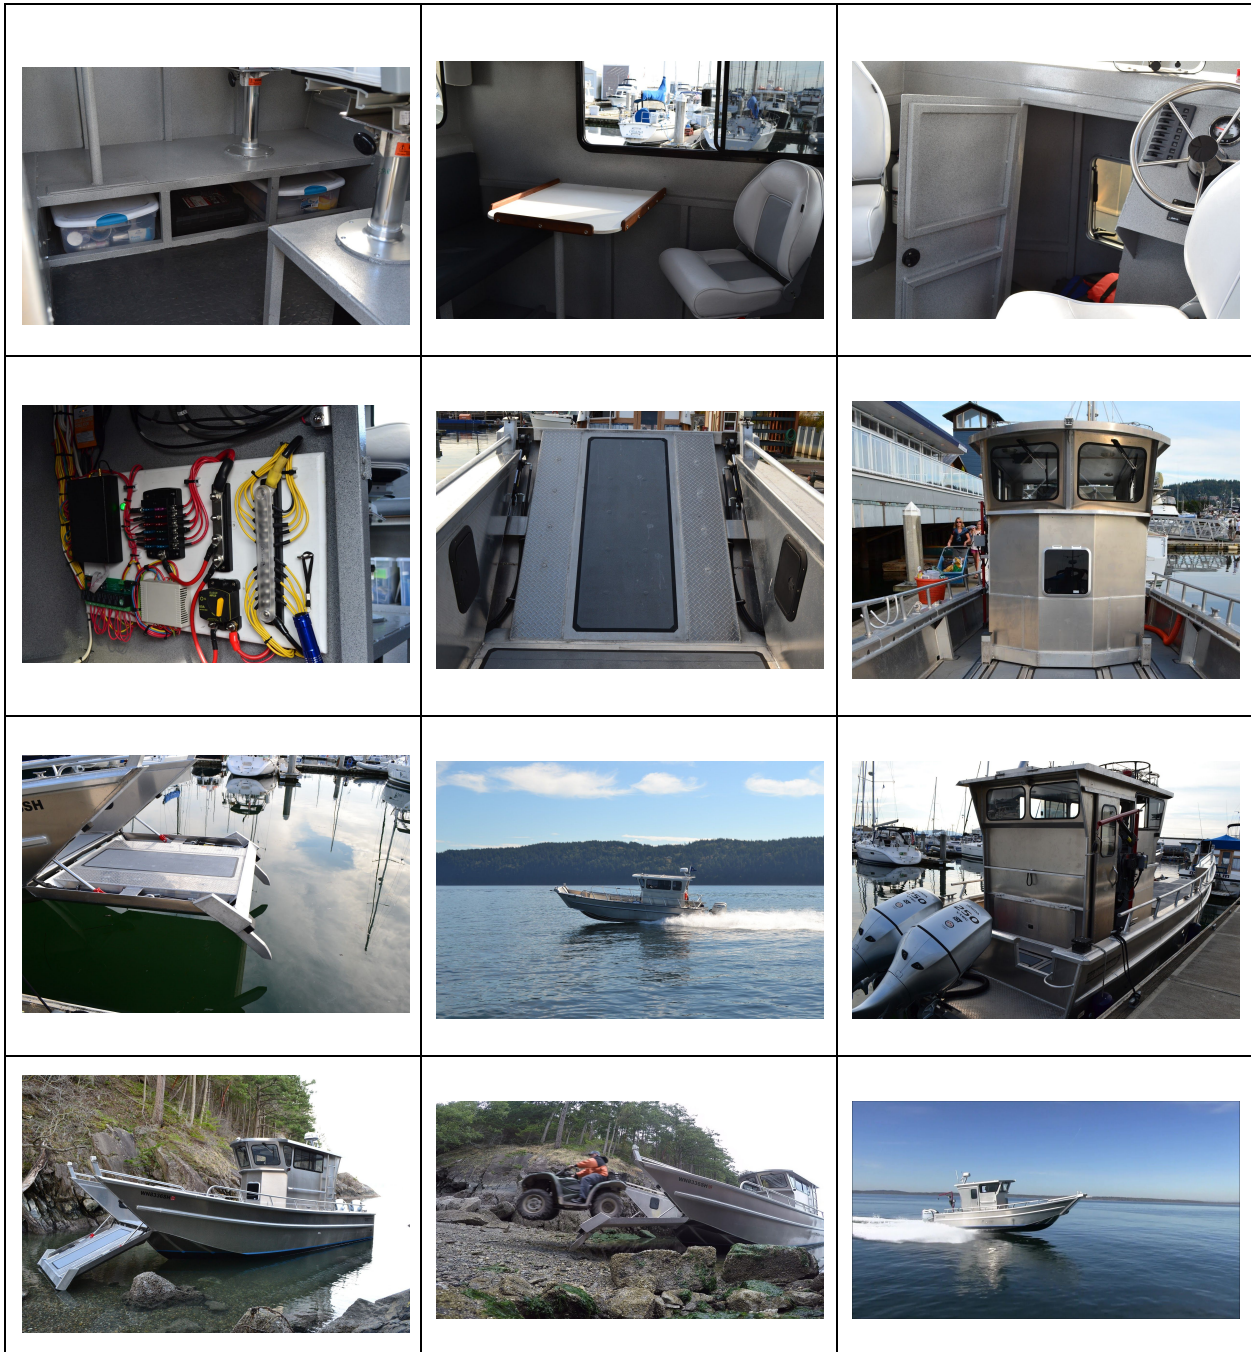

5520 Northwest Drive
Bellingham WA 98226
360.305.0944

High Speed Landing Craft LC-7

June 17, 2020

Product Overview

Hard Drive Marine's new LC-7 features both our patented [Maxgate Landing System](#) and newly patented [JaxCab](#), a unique, moveable cabin that can be hydraulically moved anywhere on the deck to allow maximum utility and comfort.

Project Details

HULL MODEL 3611

BUILD #LC-7

DIMENSIONS: LENGTH 36' BEAM 11'

POWER: 2X HONDA 250HP

More Photos

3611

Project Details:

Hull Model 3611

Dimensions LOA 36' x 11'

Power: X2 HONDA 250 HP