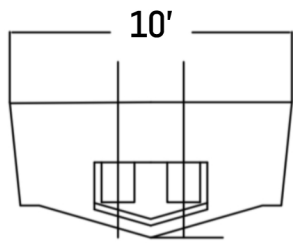

Project Details

HULL MODEL 3110

BUILD #LC-21

POWER: X2 SUZUKI 200 HP

Seastar Optimus 360 joystick control

2 person sleeping area

Stern jack system

More Photos

3110

Project Details:

Hull Model 3110

Dimensions LOA 31' x 10'

Power: X2 SUZUKI 200 HP