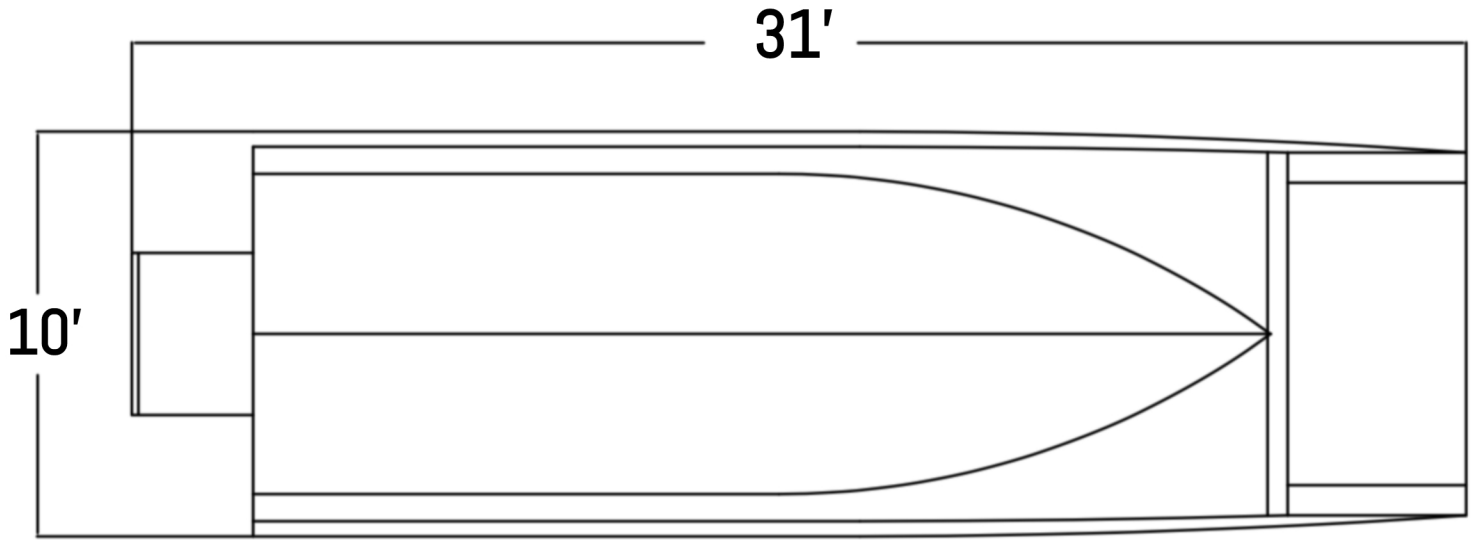

3110

Project Details:

Hull Model 3110

Dimensions LOA 31' x 10'

Power: X2 SUZUKI 200 HP